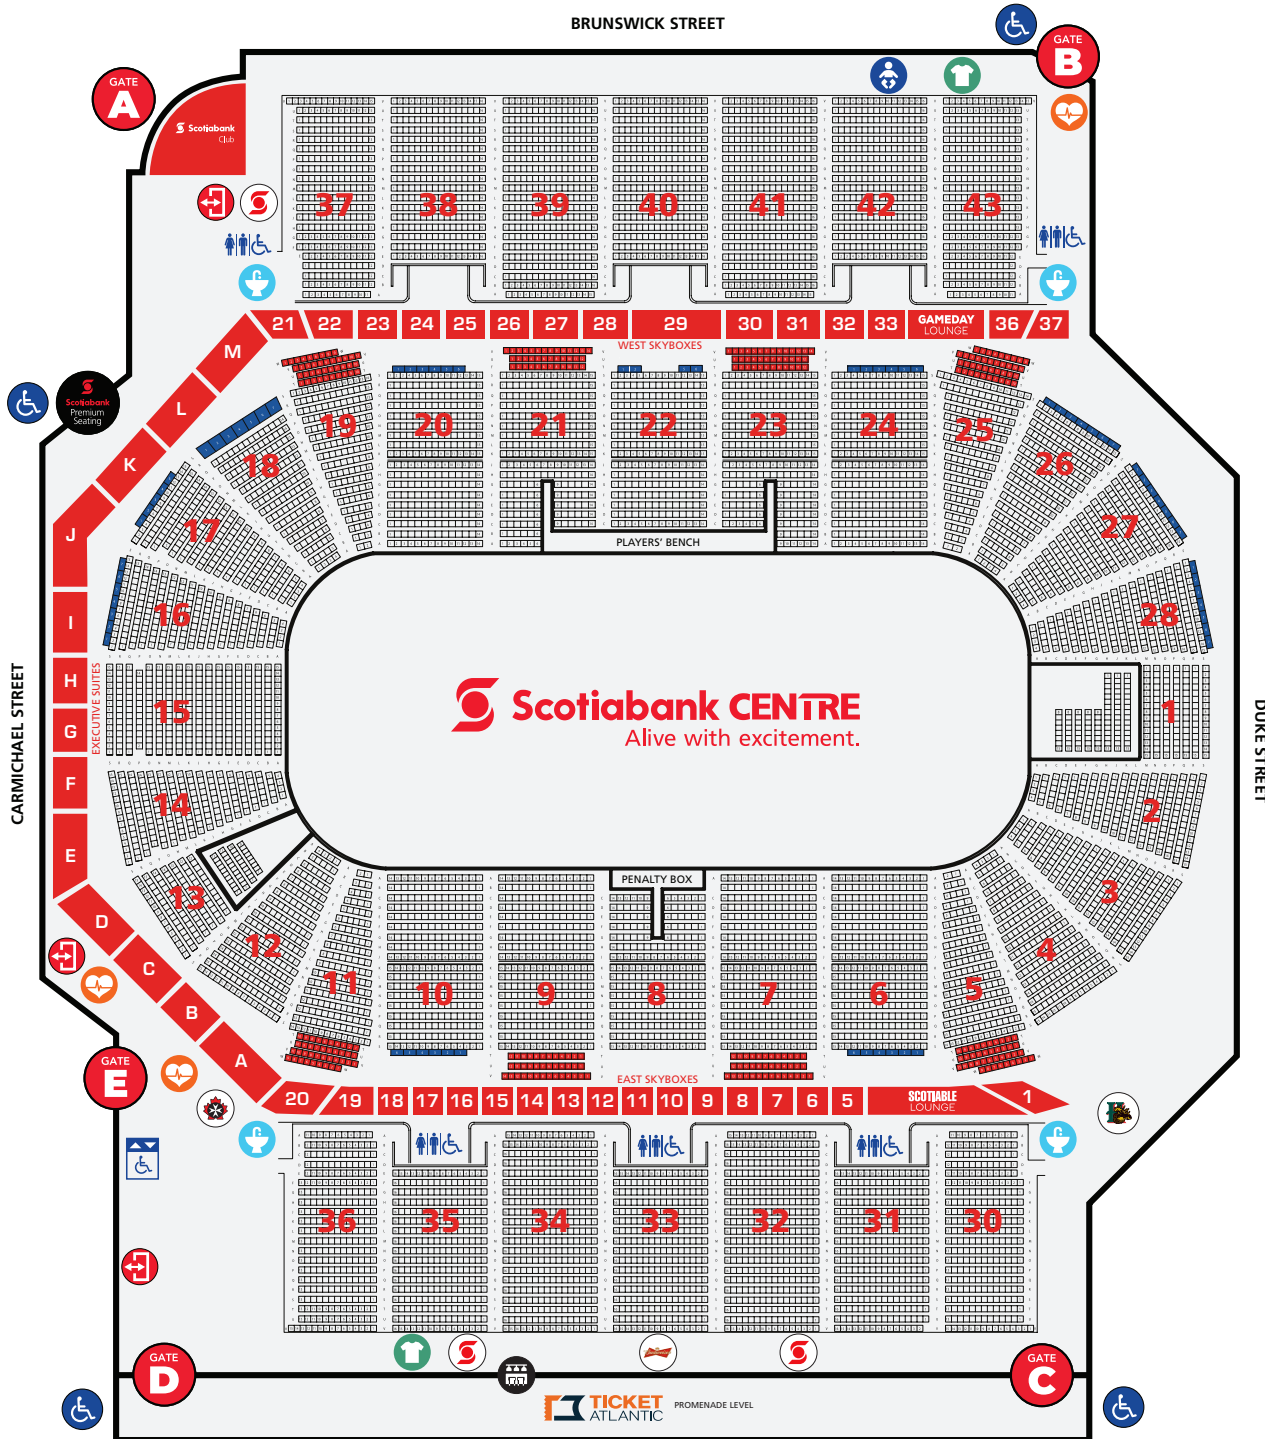

SEATING & AMENITIES

- Accessible Entrance/Exit
- Premium Seating Entrance
- Washrooms
- Family Washroom
- Elevator
- ATM
- St. John Ambulance
- Defibrillator
- Water Fountain
- Budweiser King Club
- Merchandise
- Mooseheads Fan Corner
- The Lounge