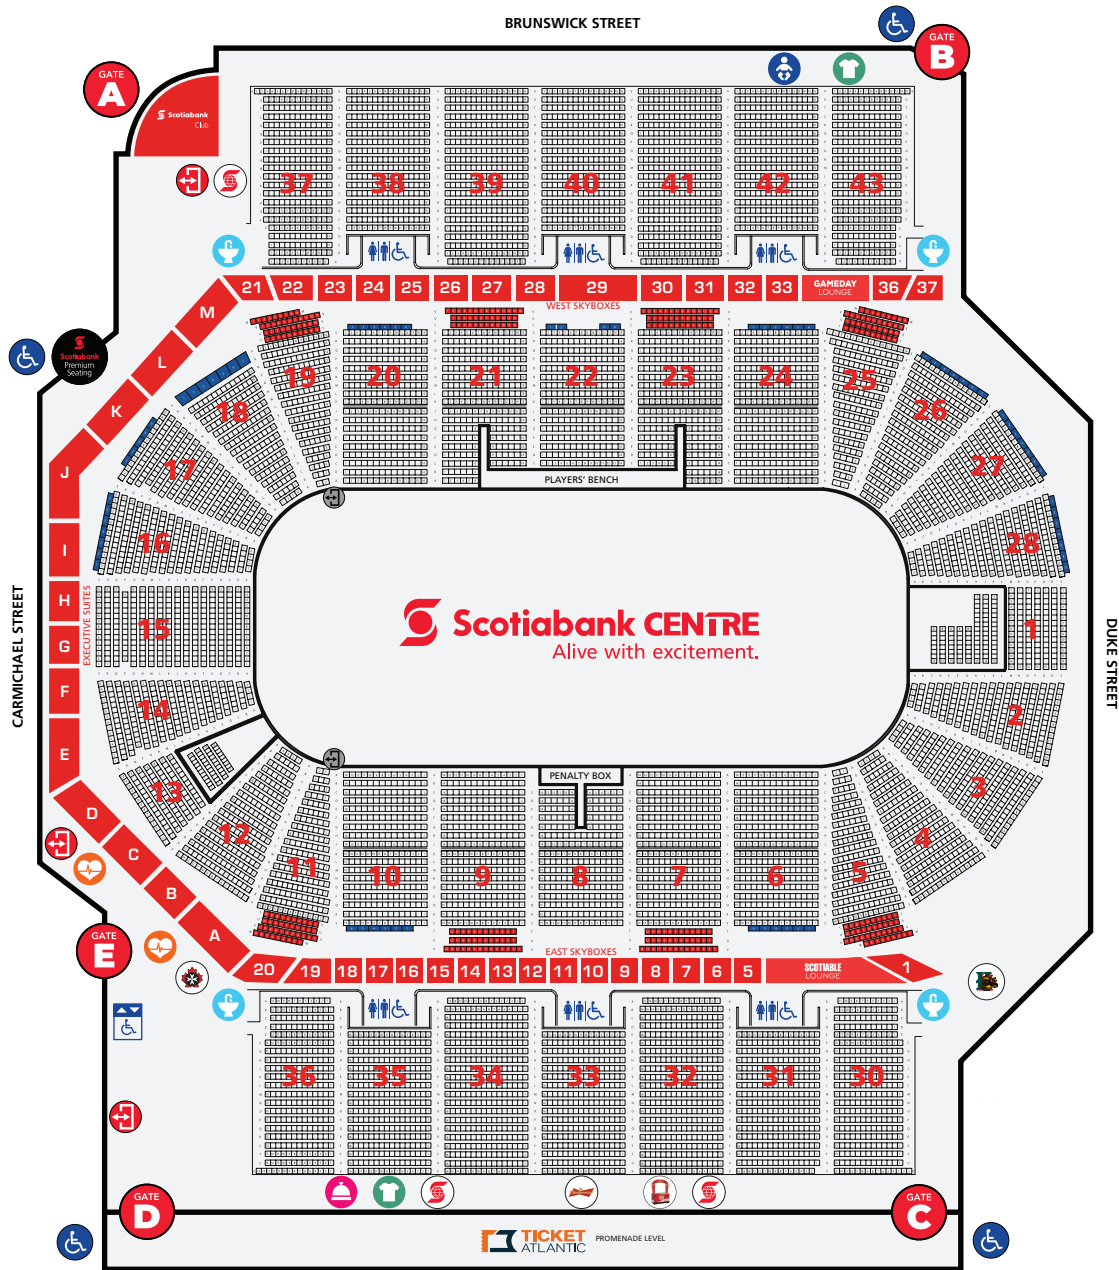

SEATING & AMENITIES

-  Accessible Entrance/Exit
-  ATM
-  Merchandise
-  Premium Seating Entrance
-  St. John Ambulance
-  Mooseheads Fan Corner
-  Floor Entrance
-  Defibrillator
-  GoodSport Booth
-  Washrooms
-  Water Fountain
-  Family Washroom
-  Guest Services Booth
-  Elevator
-  Budweiser King Club