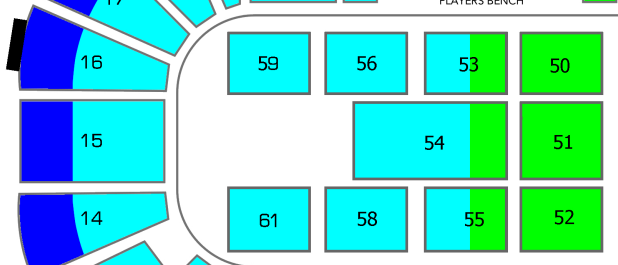

BRUNSWICK STREET

P1
P2
P3

CARMICHAEL STREET

DUKE STREET

E

Elevator Access from
Box Office Entrance

E

E

E

E

E

E

E

TICKET ATLANTIC BOX OFFICE

map is an approximation
scaling is not accurate
subject to change