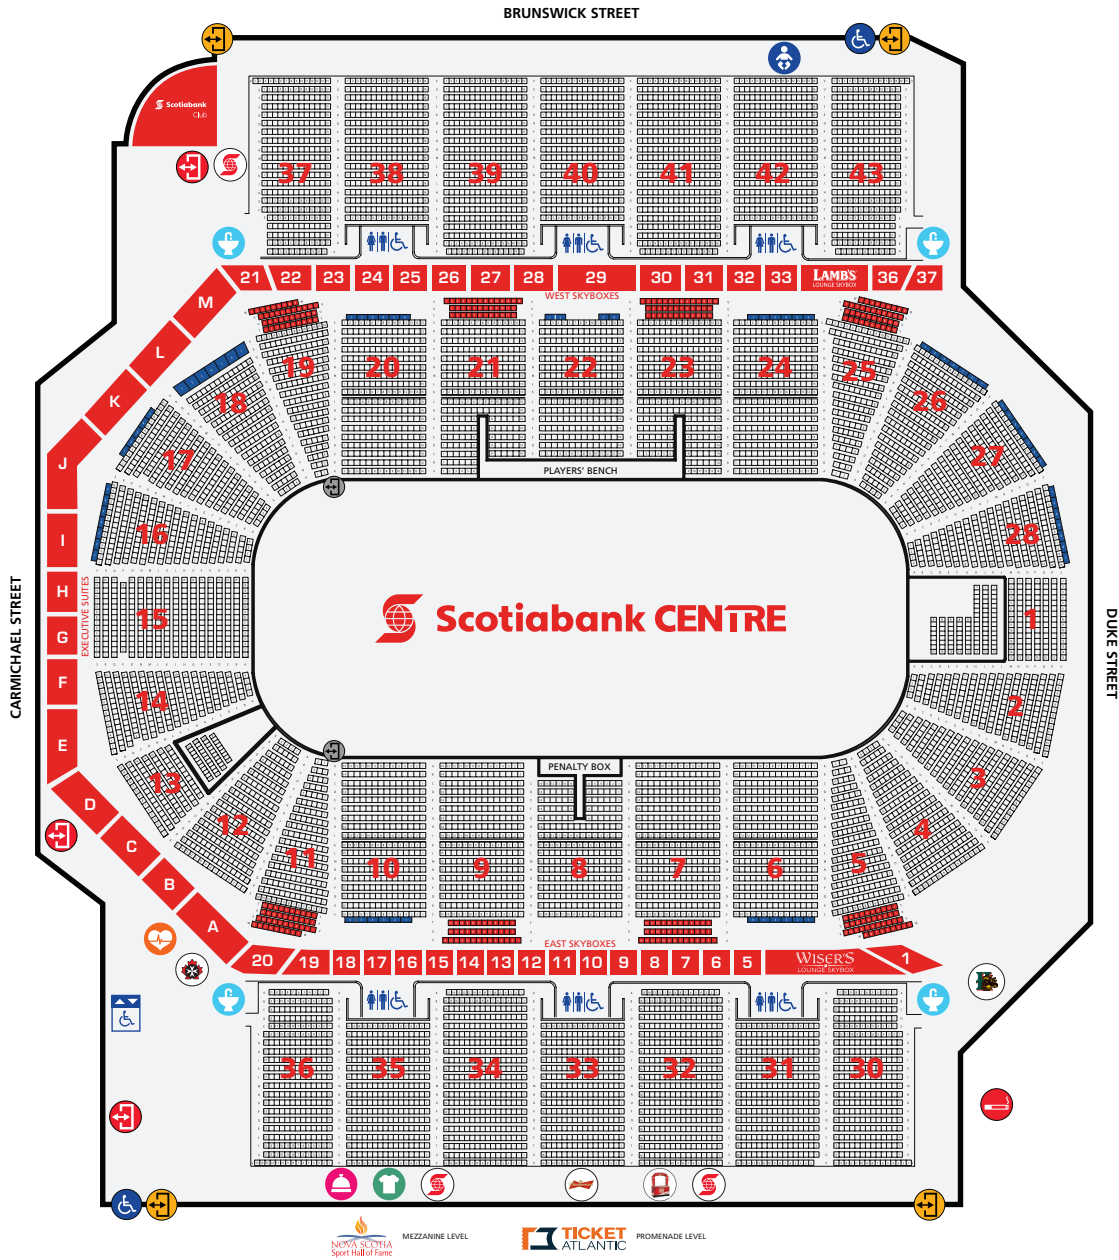

SEATING & AMENITIES

- | | | | | | |
|--|--------------------------|--|----------------------|--|---|
| | Entrance/Exit | | ATM | | Mooseheads Fan Corner |
| | Accessible Entrance/Exit | | St. John Ambulance | | GoodSport Booth |
| | Premium Seating Entrance | | Defibrillator | | Designated Smoking Area
<i>(Through doors behind Sec. 5 at the end of the Budweiser King Club)</i> |
| | Floor Entrance | | Water Fountain | | |
| | Washrooms | | Guest Services Booth | | |
| | Family Washroom | | Budweiser King Club | | |
| | Elevator | | Merchandise | | |